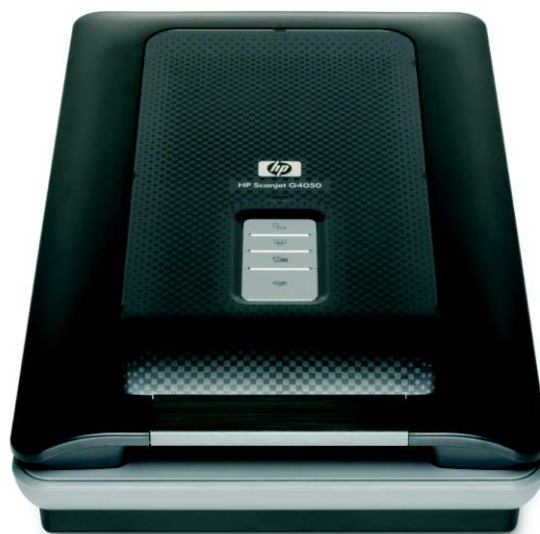

G4050
HP Scanjet G4050

Input TypeColor
Grayscale Depth8-bit (256 gray levels)
Color Depth96-bit color
Optical Resolution4800 dpi x 9600 dpi
Scan Element TypeCCD
Control Panel Buttons FunctionsScan,
Copy,
Scan-to-PDF,

US$ 320.00