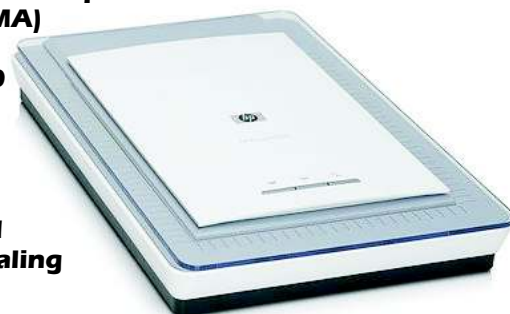

G2410
HP Scanjet G2410 Flatbed Scanner

Selectable resolution
 12 dpi to 999,999 enhanced
 dpi at 100 percent scaling

US\$ 105.00

G2710
HP Scanjet G2710 Photo Scanner

G2710 – Flatbed with transparent materials adapter (TMA)
Hardware resolution
G2710 – 2400 x 4800
dpi hardware
resolution
Selectable
resolution 12 dpi
to 999,999 enhanced
dpi at 100 percent scaling