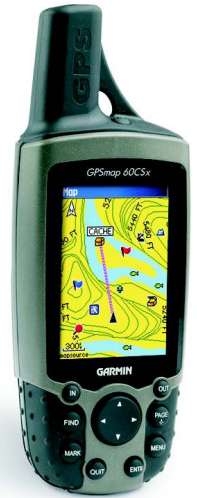

77507

**WESTERN DIGITAL
HARD DRIVE EXTERNAL
3TB**

US\$ 275.00

TUBIT6

**TUBI QWERT
MOBILE PHONE
DUAL SIM**

US\$ 108.00

TUBIT71

**TUBI QWERTY
MOBILE PHONE
DUAL SIM**

US\$ 138.00

**#Et10
GARMIN GPS
ETREX 10**

US\$ 335.00

**#DAK10
GARMIN GPS
DAKOTA 10**

US\$ 465.00

76CSX

Garmin
GPS Map & Sensor

US\$ 510.00

GR60CSX

Garmin
GPS Map 60CSX

US\$ 400.00

**GRETREX
Garmin GPS
ETREX HANDHELD**

- HIGH-SENSITIVITY GPS RECEIVER FOR PEAK PERFORMANCE IN ANY ENVIRONMENT
- WASS-ENABLED
- BUILT-IN BASEMAP WITH 24MB OF BUILT-IN MEMORY
- USB COMPATIBLE FOR HIGHT-SPEED MAP DOWNLOADS
- INCLUDES MAPSOURCE TRIP&WAYPOINT MANAGER CD.